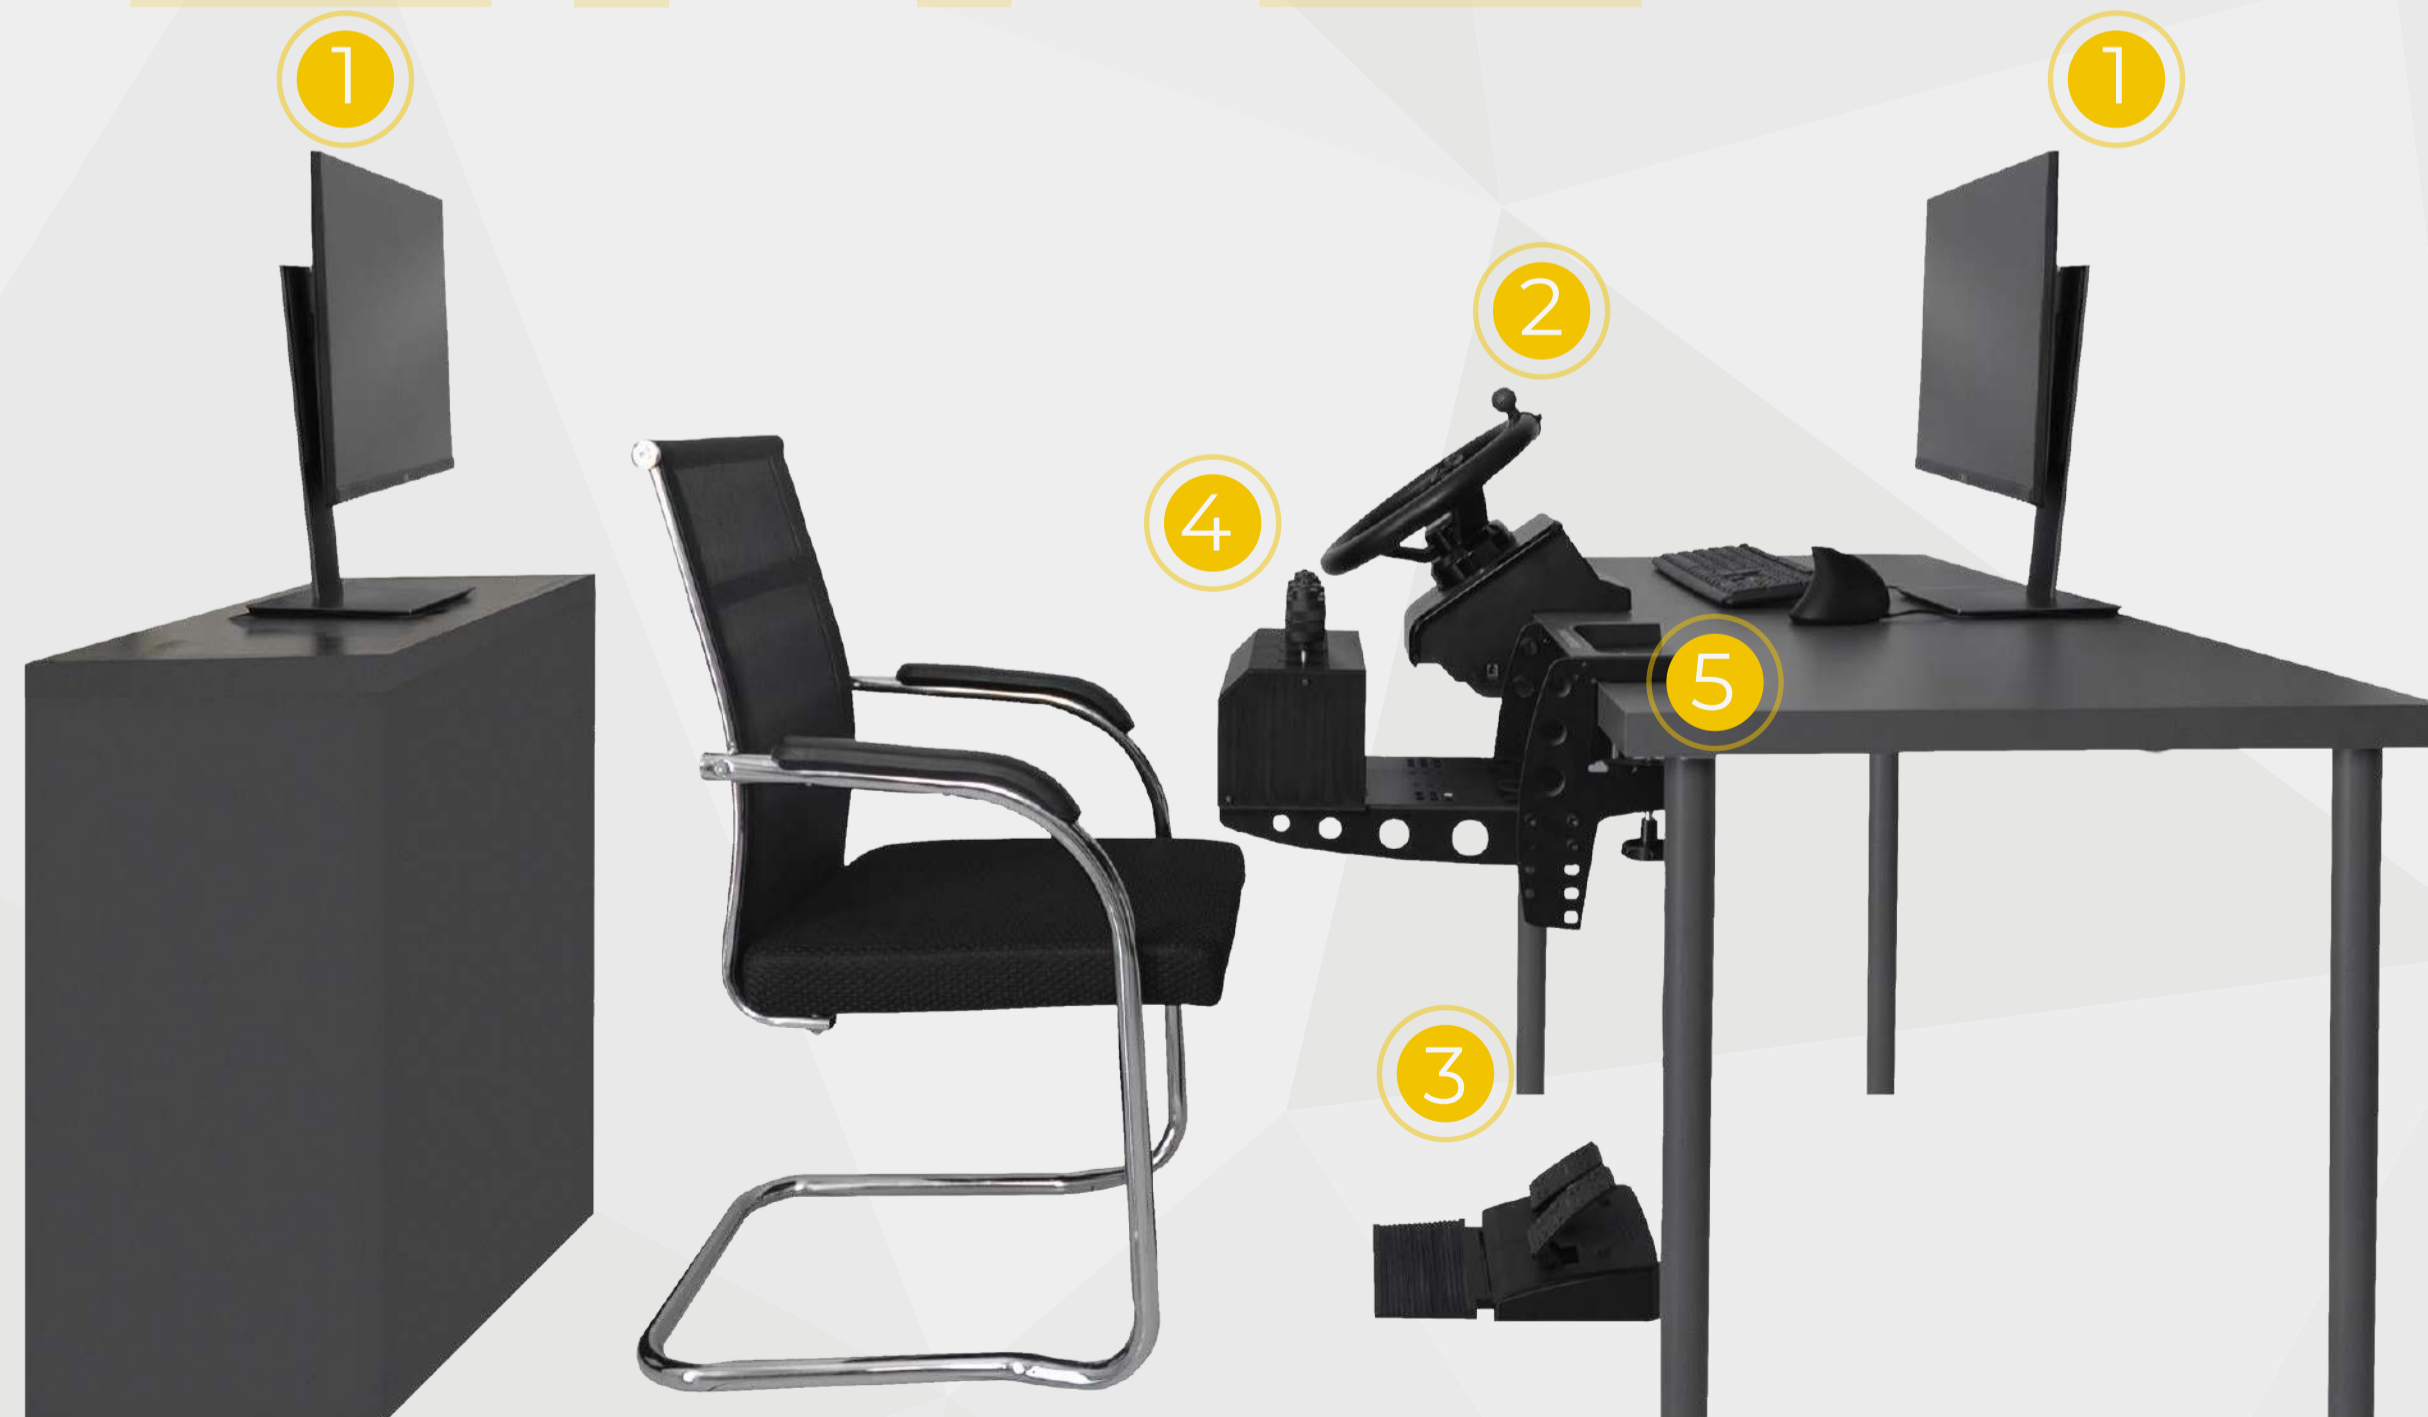

LITE

- ① 2 24" Monitors
- ② 1 Steering Wheel
- ③ 1 Pedal Set
- ④ 1 Levers Module Lite
- ⑤ 1 Levers Module Support

Available Options

Frame

Workstation

40" Monitor

PRO KIT

The Forklift Pro version features a kart with controls that allow users to simulate complete forklift driving. The kart reproduces the control panel of a forklift on a 1:1 scale, providing a realistic driving experience. The system features wheels and compact dimensions (125x75 cm) for easy transport, including elevator access and simple introduction into office spaces.